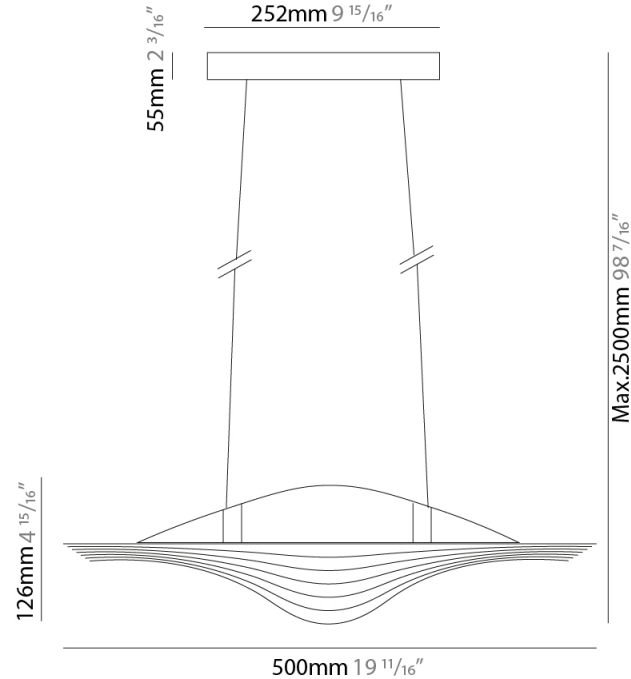

SESTESSA SUSPENSION

D31009

base number

1. To build a product code in our configurator select the specify button on the base model # product page
2. To build a manual product code on this datasheet choose from the options listed below in blue font and add the suffix to the base model #

GENERAL

Series: Sestessa
Brand: Cini & Nils
Division: Design
Mounting Type: Suspension
Mounting Location: Ceiling
Subcategory: Pendant

PHYSICAL

Shape: Round
Diameter (mm): 500
Diameter (in): 19 11/16
Height (mm): 126
Height (in): 4 15/16
Max. Overall Height (mm): 2500
Max. Overall Height (in): 98 7/16
Light Distribution: Indirect
Fixture Finish: WHI
Fixture Material: Metal

ELECTRICAL

Lamp Type: LED
Total Output Wattage (W): 52
Dimming: Tri-Mode (Non-Dimming and Phase Dimming (120Vac only) and 0-10V Dimming)
Driver Included: Yes
Driver Location: Integrated
Driver Type: Constant Current - Universal
Driver Class: Class 2
Input Voltage (V): 120 - 277
Constant Current (MA): 700

LED

Number of LEDs: 2
Color Temperature (°K): 2800
Nominal Lumen (lm): 4800
CRI: >95 CRI
Lamp Life (hrs): 50000

OPTICAL

RATINGS AND CERTIFICATIONS

Certified By: Certified for North American Standards
IP rating: IP20

PROJECT	
TYPE	
SPECIFIER	
QUANTITY	
DATE